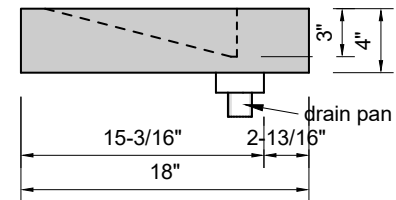

TOP VIEW

FRONT VIEW

SIDE VIEW

BACK VIEW

Model #: FLSS-30-01
Small Slope (floating)
single faucet hole