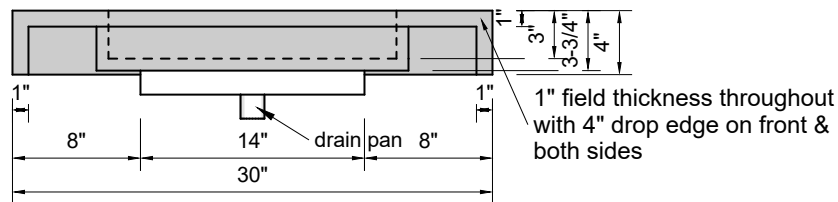

TOP VIEW

FRONT VIEW

SIDE VIEW

BACK VIEW

Model #: FLSS-30-01
Small Slope (floating)
single faucet hole