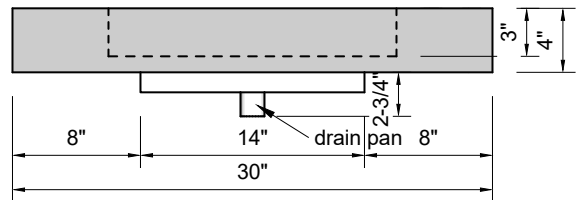

TOP VIEW

FRONT VIEW

SIDE VIEW

BACK VIEW

Model #: FLSS-30-01
Small Slope (floating)
single faucet hole