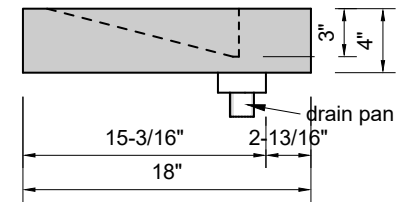

TOP VIEW

FRONT VIEW

SIDE VIEW

BACK VIEW

Model #: FLSS-30-03
Small Slope (floating)
8" widespread faucet holes