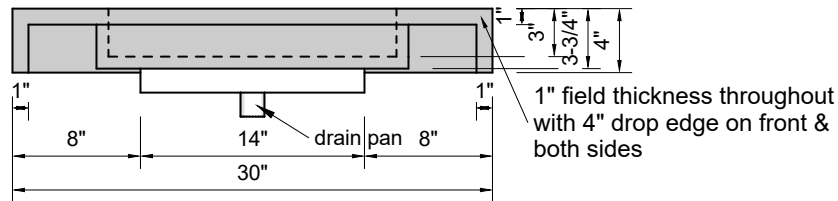

TOP VIEW

FRONT VIEW

SIDE VIEW

BACK VIEW

Model #: FLSS-30-03
Small Slope (floating)
8" widespread faucet holes