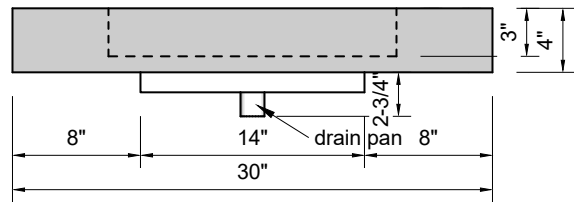

TOP VIEW

FRONT VIEW

SIDE VIEW

BACK VIEW

Model #: FLSS-30-03
Small Slope (floating)
8" widespread faucet holes