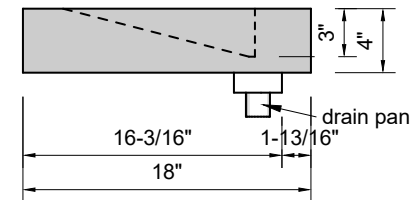

TOP VIEW

FRONT VIEW

SIDE VIEW

BACK VIEW

Model #: FLSS-36-00
Small Slope (floating)
no faucet holes