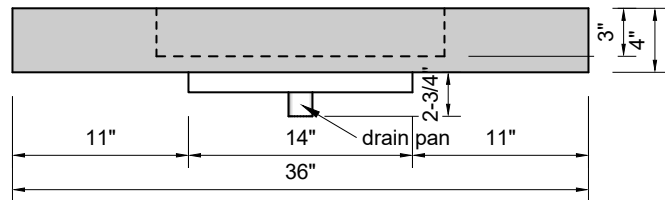

TOP VIEW

FRONT VIEW

SIDE VIEW

BACK VIEW

Model #: FLSS-36-00
Small Slope (floating)
no faucet holes