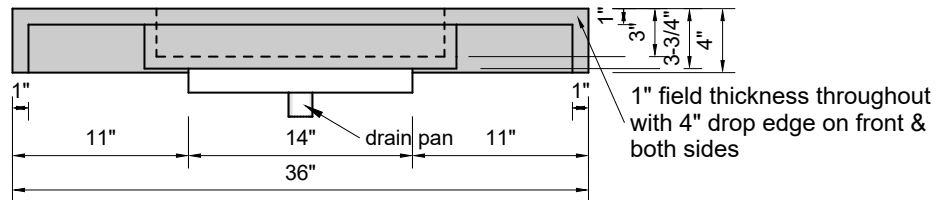

TOP VIEW

FRONT VIEW

SIDE VIEW

BACK VIEW

Model #: FLSS-36-00
Small Slope (floating)
no faucet holes