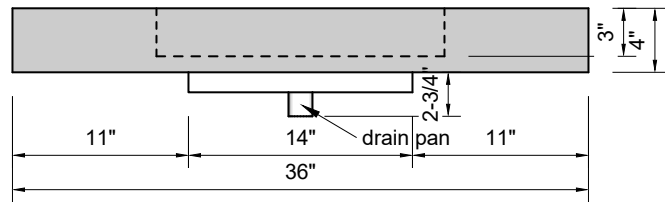

TOP VIEW

FRONT VIEW

SIDE VIEW

BACK VIEW

**Model #: FLSS-36-01**  
**Small Slope (floating)**  
**single faucet hole**