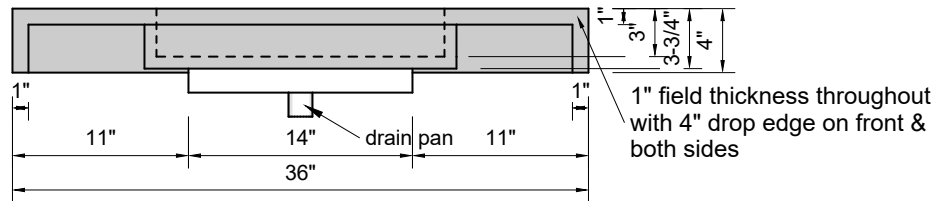

TOP VIEW

FRONT VIEW

SIDE VIEW

BACK VIEW

**Model #: FLSS-36-01**  
**Small Slope (floating)**  
**single faucet hole**