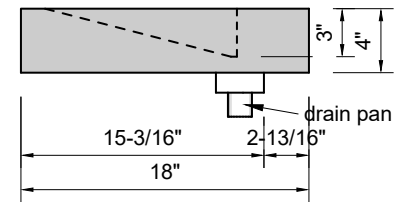

TOP VIEW

FRONT VIEW

SIDE VIEW

BACK VIEW

**Model #: FLSS-36-01**  
**Small Slope (floating)**  
**single faucet hole**