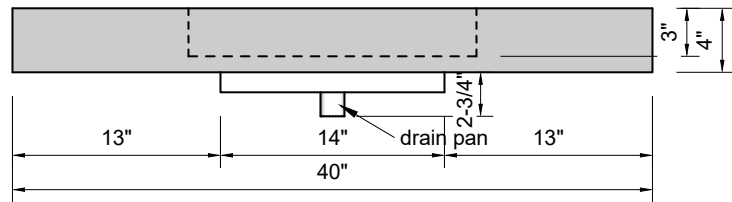

TOP VIEW

FRONT VIEW

SIDE VIEW

BACK VIEW

Model #: FLSS-40-00
Small Slope (floating)
no faucet holes