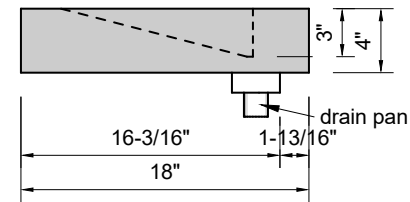

TOP VIEW

FRONT VIEW

SIDE VIEW

BACK VIEW

Model #: FLSS-40-00
Small Slope (floating)
no faucet holes