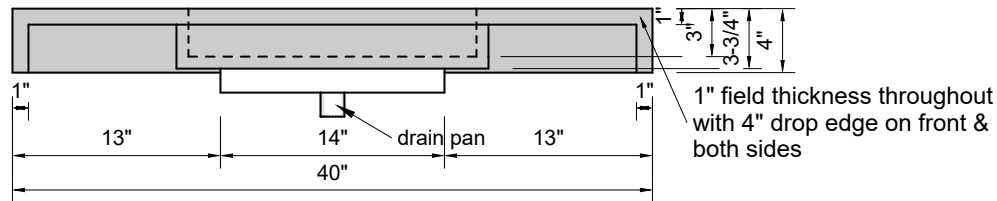

TOP VIEW

FRONT VIEW

SIDE VIEW

BACK VIEW

Model #: FLSS-40-00
Small Slope (floating)
no faucet holes