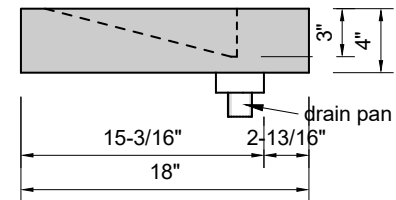

TOP VIEW

FRONT VIEW

SIDE VIEW

BACK VIEW

**Model #: FLSS-40-01**  
**Small Slope (floating)**  
**single faucet hole**