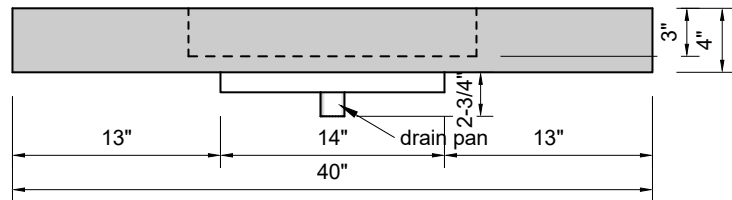

TOP VIEW

FRONT VIEW

SIDE VIEW

BACK VIEW

**Model #: FLSS-40-01**  
**Small Slope (floating)**  
**single faucet hole**