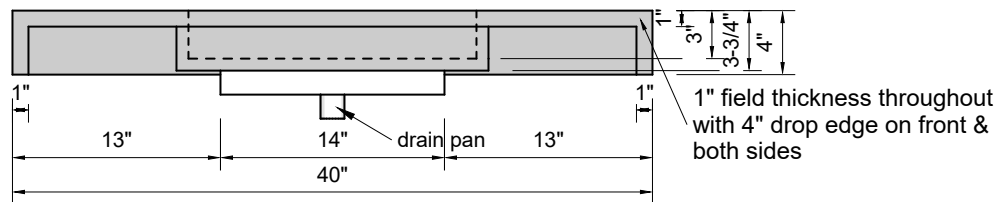

TOP VIEW

FRONT VIEW

SIDE VIEW

BACK VIEW

**Model #: FLSS-40-01**  
**Small Slope (floating)**  
**single faucet hole**