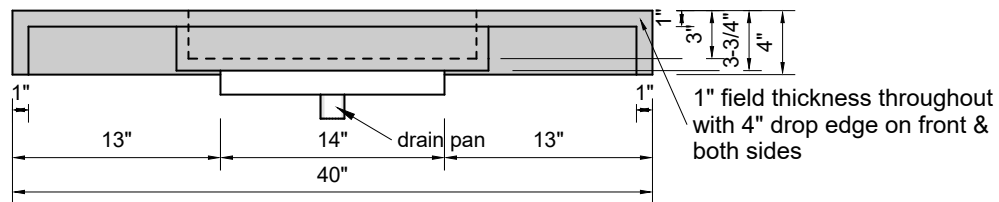

TOP VIEW

FRONT VIEW

SIDE VIEW

BACK VIEW

Model #: FLSS-40-03
Small Slope (floating)
8" widespread faucet holes