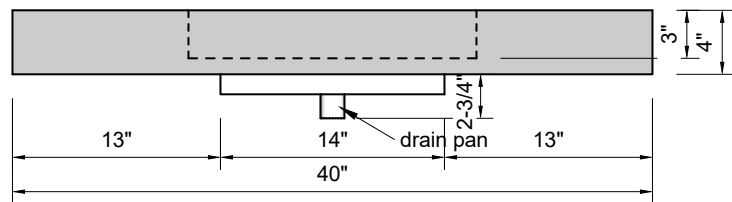

TOP VIEW

FRONT VIEW

SIDE VIEW

BACK VIEW

Model #: FLSS-40-03
Small Slope (floating)
8" widespread faucet holes