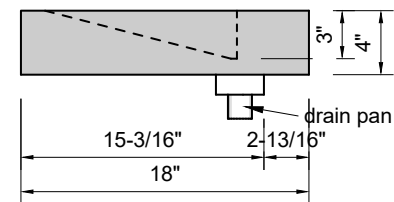

TOP VIEW

FRONT VIEW

SIDE VIEW

BACK VIEW

Model #: FLSS-40-03
Small Slope (floating)
8" widespread faucet holes