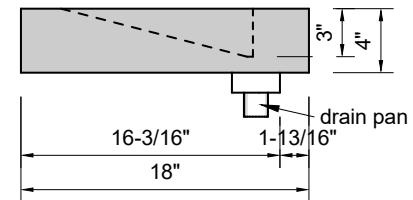

TOP VIEW

FRONT VIEW

SIDE VIEW

BACK VIEW

Model #: FLSS-42-00
Small Slope (floating)
no faucet holes