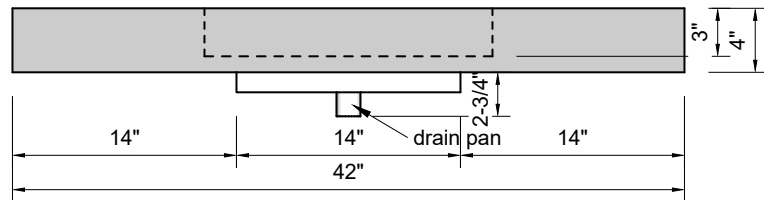

TOP VIEW

FRONT VIEW

SIDE VIEW

BACK VIEW

Model #: FLSS-42-00
Small Slope (floating)
no faucet holes