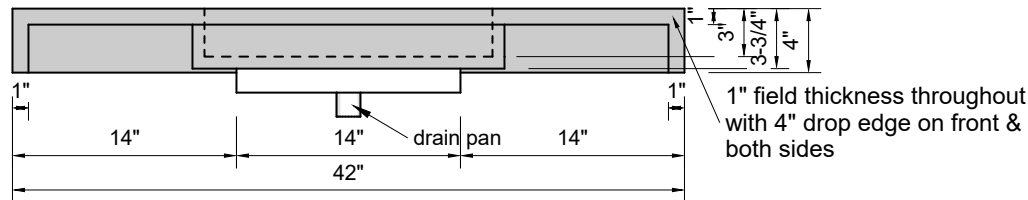

TOP VIEW

FRONT VIEW

SIDE VIEW

BACK VIEW

Model #: FLSS-42-00
Small Slope (floating)
no faucet holes