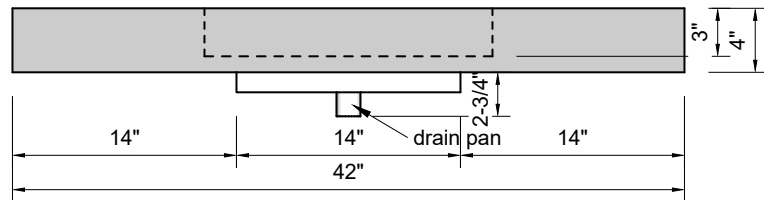

TOP VIEW

FRONT VIEW

SIDE VIEW

BACK VIEW

Model #: FLSS-42-01
Small Slope (floating)
single faucet hole