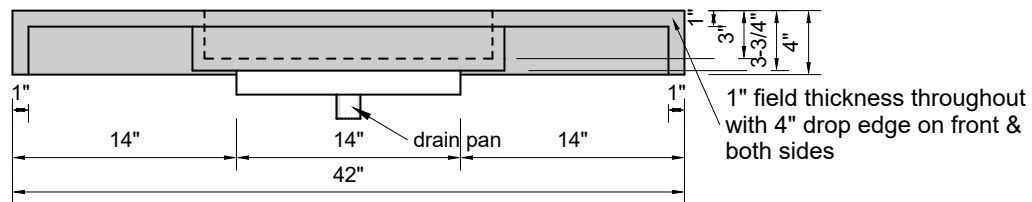

TOP VIEW

FRONT VIEW

SIDE VIEW

BACK VIEW

Model #: FLSS-42-01
Small Slope (floating)
single faucet hole