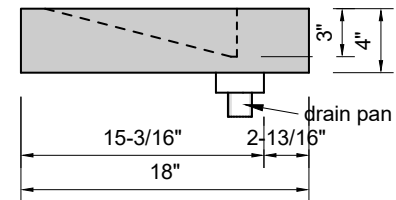

TOP VIEW

FRONT VIEW

SIDE VIEW

BACK VIEW

Model #: FLSS-42-01
Small Slope (floating)
single faucet hole