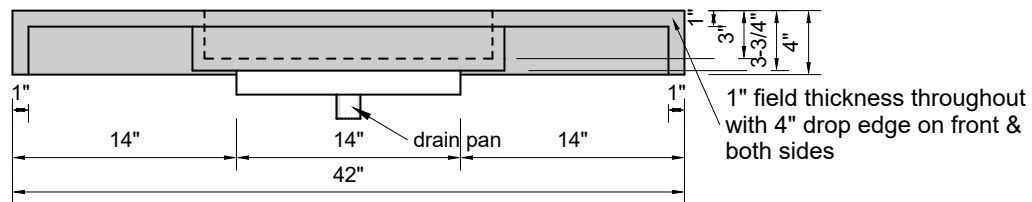

TOP VIEW

FRONT VIEW

SIDE VIEW

BACK VIEW

Model #: FLSS-42-03
Small Slope (floating)
8" widespread faucet holes