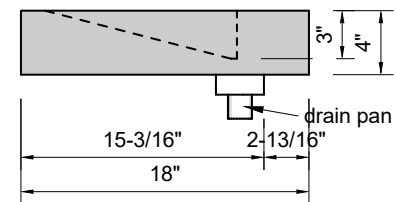

TOP VIEW

FRONT VIEW

SIDE VIEW

BACK VIEW

Model #: FLSS-42-03
Small Slope (floating)
8" widespread faucet holes