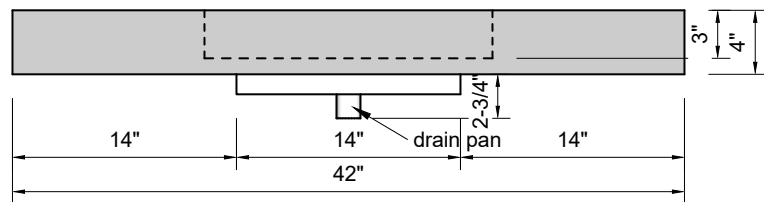

TOP VIEW

FRONT VIEW

SIDE VIEW

BACK VIEW

Model #: FLSS-42-03
Small Slope (floating)
8" widespread faucet holes