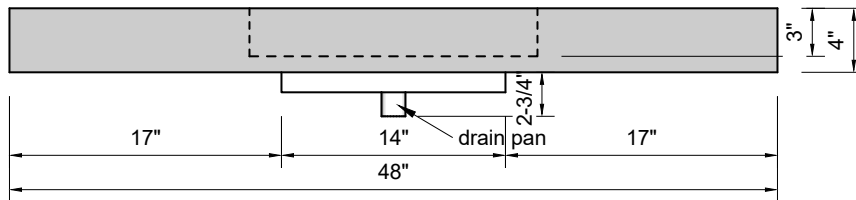

TOP VIEW

FRONT VIEW

SIDE VIEW

BACK VIEW

Model #: FLSS-48-00
Small Slope (floating)
no faucet holes