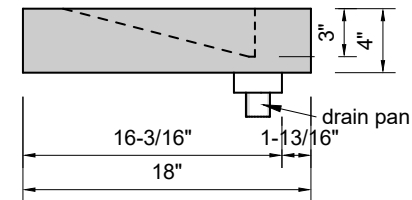

TOP VIEW

FRONT VIEW

SIDE VIEW

BACK VIEW

Model #: FLSS-48-00
Small Slope (floating)
no faucet holes