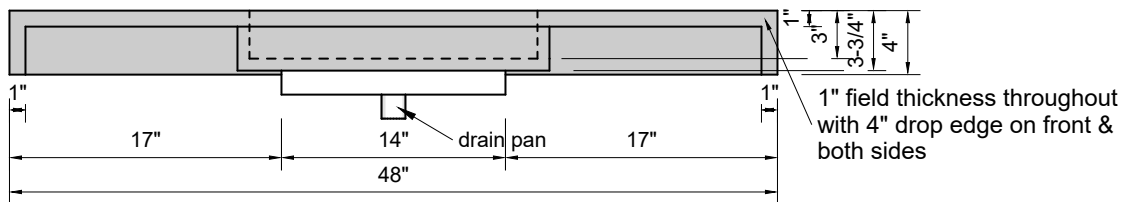

TOP VIEW

FRONT VIEW

SIDE VIEW

BACK VIEW

Model #: FLSS-48-00
Small Slope (floating)
no faucet holes