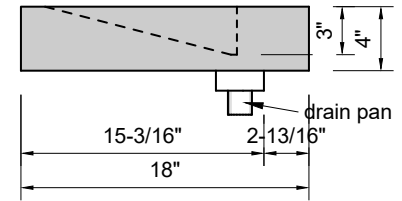

TOP VIEW

FRONT VIEW

SIDE VIEW

BACK VIEW

**Model #: FLSS-48-01**  
**Small Slope (floating)**  
**single faucet hole**