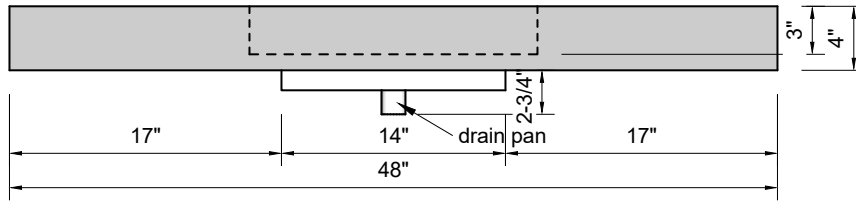

TOP VIEW

FRONT VIEW

SIDE VIEW

BACK VIEW

**Model #: FLSS-48-01**  
**Small Slope (floating)**  
**single faucet hole**