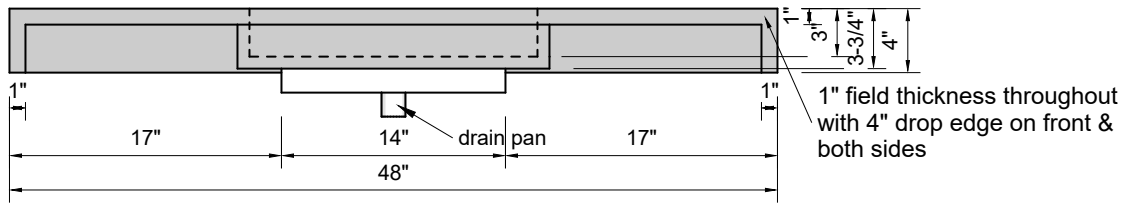

TOP VIEW

FRONT VIEW

SIDE VIEW

BACK VIEW

**Model #: FLSS-48-01**  
**Small Slope (floating)**  
**single faucet hole**