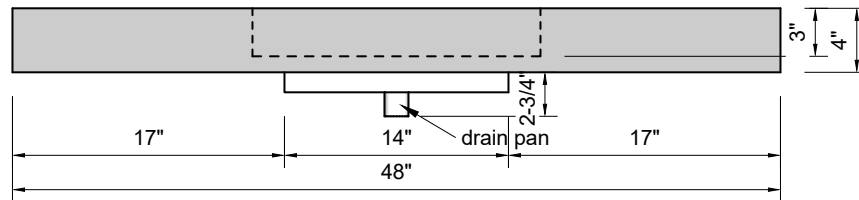

TOP VIEW

FRONT VIEW

SIDE VIEW

BACK VIEW

**Model #: FLSS-48-03**  
**Small Slope (floating)**  
**8" widespread faucet holes**