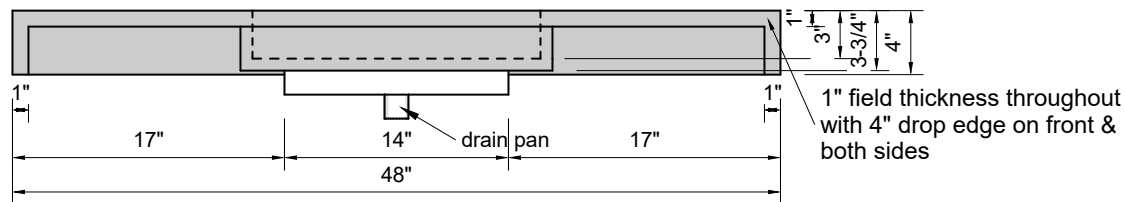

TOP VIEW

FRONT VIEW

SIDE VIEW

BACK VIEW

**Model #: FLSS-48-03**  
**Small Slope (floating)**  
**8" widespread faucet holes**