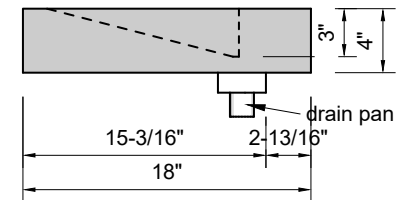

TOP VIEW

FRONT VIEW

SIDE VIEW

BACK VIEW

**Model #: FLSS-48-03**  
**Small Slope (floating)**  
**8" widespread faucet holes**