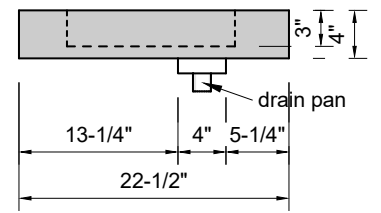

TOP VIEW

FRONT VIEW

SIDE VIEW

BACK VIEW

1" field thickness throughout with 4" drop edge on front & both sides

Model #: FLWD-108-00
Wedge (floating)
no faucet holes