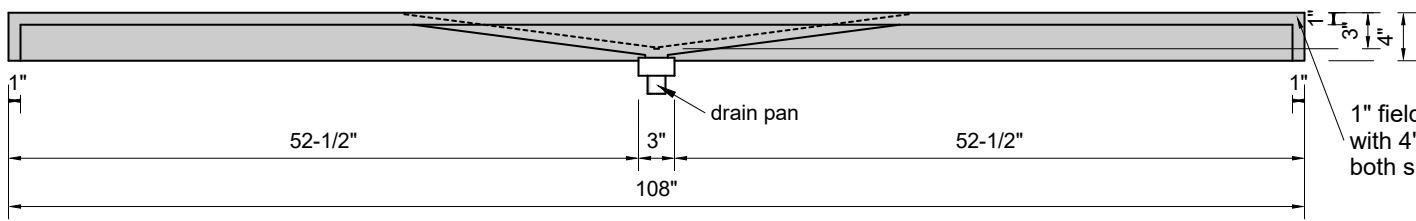

TOP VIEW

FRONT VIEW

SIDE VIEW

BACK VIEW

1" field thickness throughout with 4" drop edge on front & both sides

Model #: FLWD-108-00
Wedge (floating)
no faucet holes