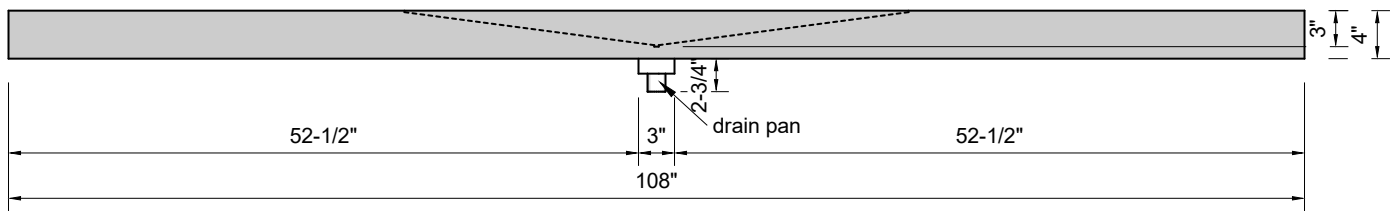

TOP VIEW

FRONT VIEW

SIDE VIEW

BACK VIEW

1" field thickness throughout with 4" drop edge on front & both sides

Model #: FLWD-108-00
Wedge (floating)
no faucet holes