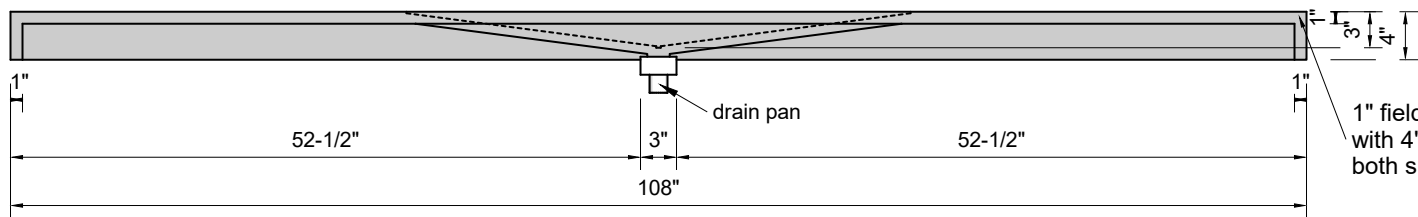

TOP VIEW

FRONT VIEW

SIDE VIEW

BACK VIEW

Model #: FLWD-108-01
Wedge (floating)
single faucet holes