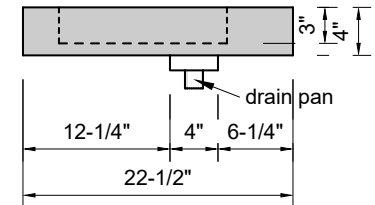

TOP VIEW

FRONT VIEW

SIDE VIEW

BACK VIEW

Model #: FLWD-108-01
Wedge (floating)
single faucet holes