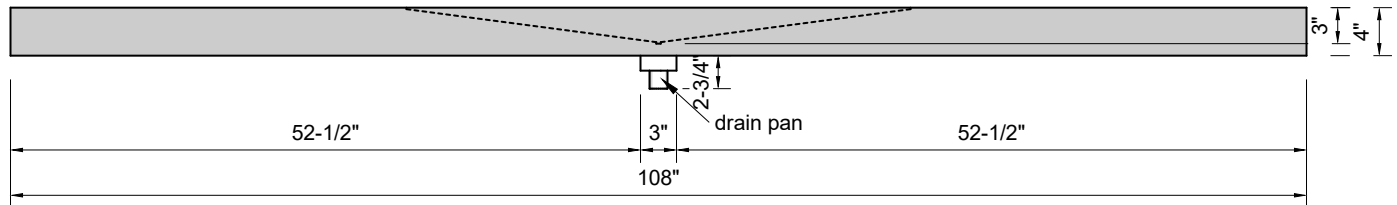

TOP VIEW

FRONT VIEW

SIDE VIEW

BACK VIEW

Model #: FLWD-108-01
Wedge (floating)
single faucet holes