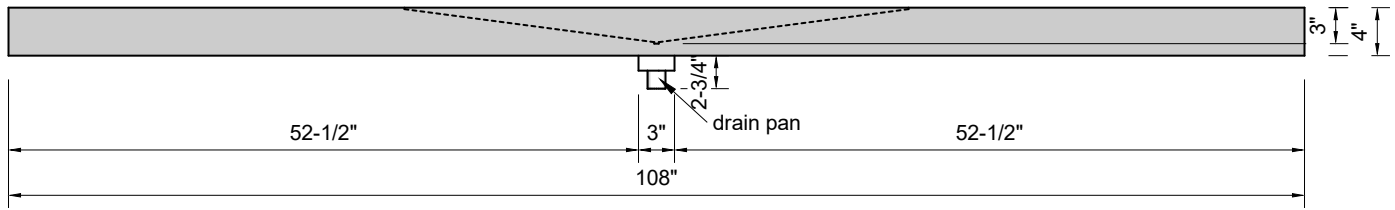

TOP VIEW

FRONT VIEW

SIDE VIEW

BACK VIEW

1" field thickness throughout with 4" drop edge on front & both sides

Model #: FLWD-108-03
Wedge (floating)
8" widespread faucet holes