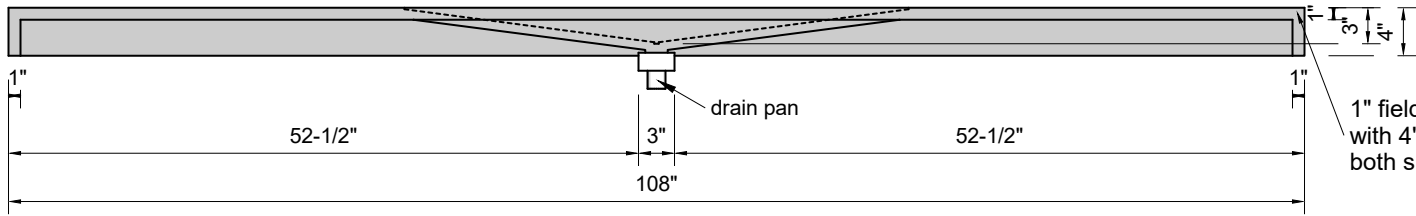

TOP VIEW

FRONT VIEW

SIDE VIEW

BACK VIEW

1" field thickness throughout with 4" drop edge on front & both sides

Model #: FLWD-108-03
Wedge (floating)
8" widespread faucet holes