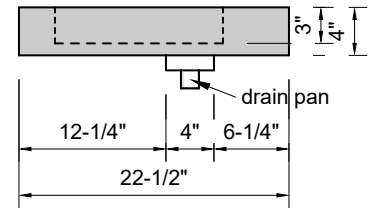

TOP VIEW

FRONT VIEW

SIDE VIEW

BACK VIEW

1" field thickness throughout with 4" drop edge on front & both sides

Model #: FLWD-108-03
Wedge (floating)
8" widespread faucet holes