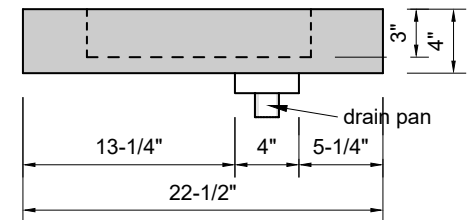

TOP VIEW

FRONT VIEW

SIDE VIEW

BACK VIEW

1" field thickness throughout
with 4" drop edge on front &
both sides

Model #: FLWD-60-00
Wedge (floating)
no faucet holes