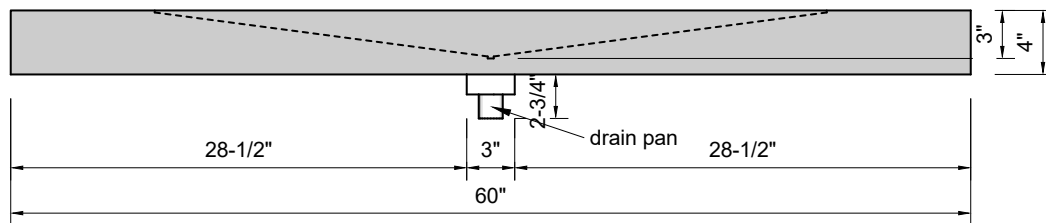

TOP VIEW

FRONT VIEW

SIDE VIEW

BACK VIEW

1" field thickness throughout
with 4" drop edge on front &
both sides

Model #: FLWD-60-00
Wedge (floating)
no faucet holes