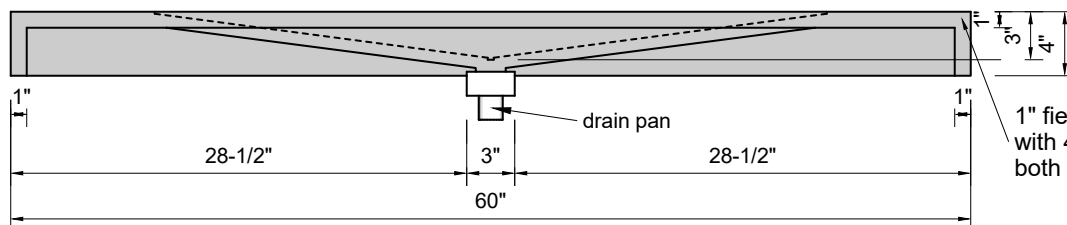

TOP VIEW

FRONT VIEW

SIDE VIEW

BACK VIEW

1" field thickness throughout
with 4" drop edge on front &
both sides

Model #: FLWD-60-00
Wedge (floating)
no faucet holes