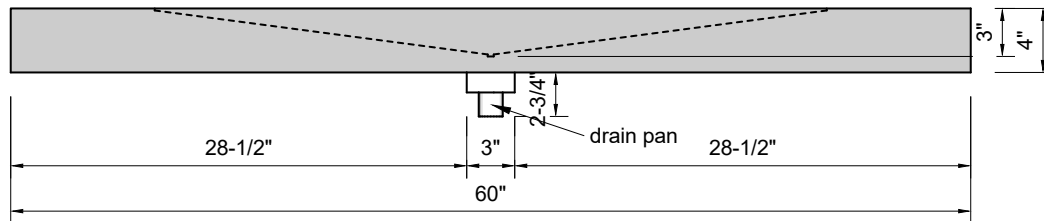

TOP VIEW

FRONT VIEW

SIDE VIEW

BACK VIEW

Model #: FLWD-60-01
Wedge (floating)
single faucet holes