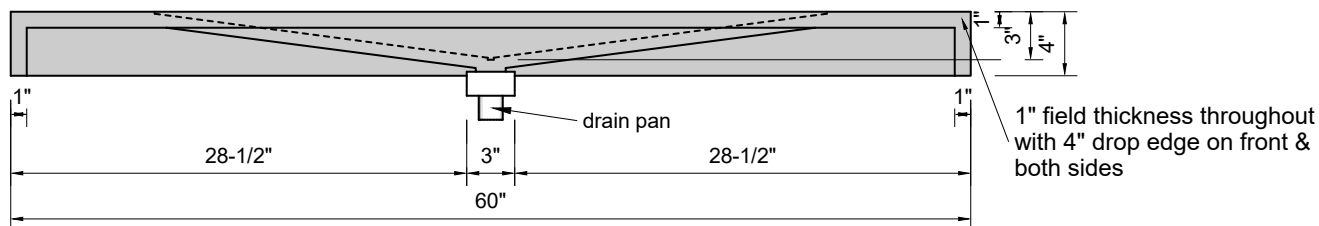

TOP VIEW

FRONT VIEW

SIDE VIEW

BACK VIEW

Model #: FLWD-60-01
Wedge (floating)
single faucet holes