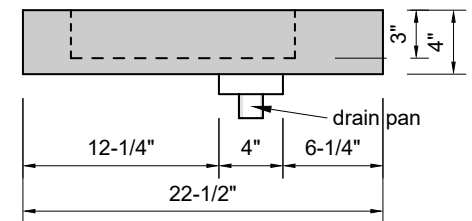

TOP VIEW

FRONT VIEW

SIDE VIEW

BACK VIEW

Model #: FLWD-60-01
Wedge (floating)
single faucet holes