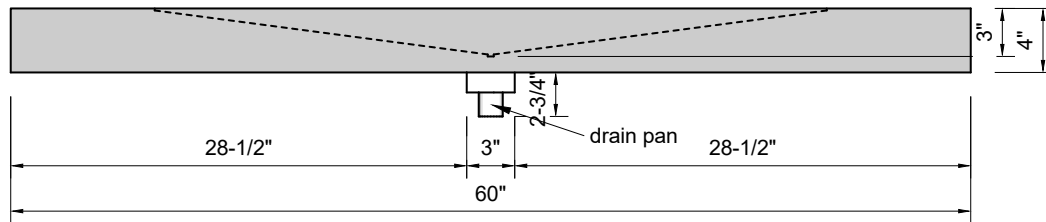

TOP VIEW

FRONT VIEW

SIDE VIEW

BACK VIEW

**Model #: FLWD-60-03**  
**Wedge (floating)**  
**8" widespread faucet holes**