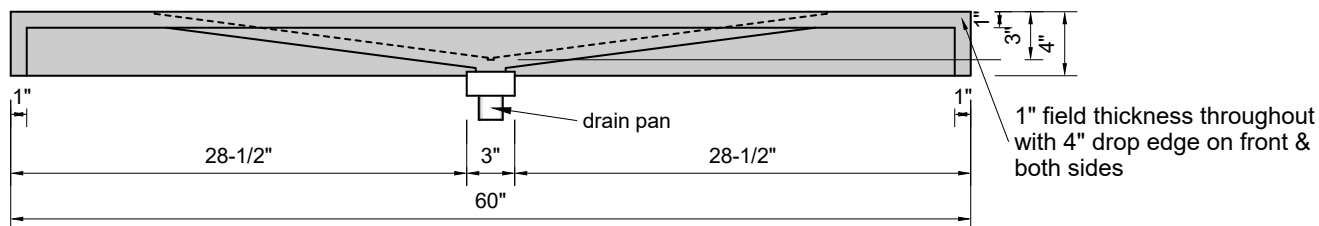

TOP VIEW

FRONT VIEW

SIDE VIEW

BACK VIEW

**Model #: FLWD-60-03**  
**Wedge (floating)**  
**8" widespread faucet holes**