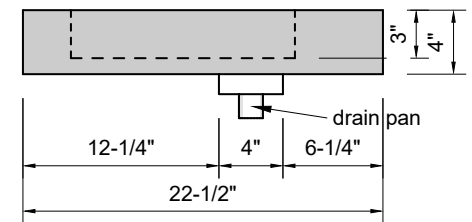

TOP VIEW

FRONT VIEW

SIDE VIEW

BACK VIEW

**Model #: FLWD-60-03**  
**Wedge (floating)**  
**8" widespread faucet holes**