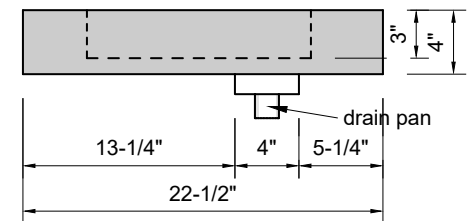

TOP VIEW

FRONT VIEW

SIDE VIEW

BACK VIEW

1" field thickness throughout
with 4" drop edge on front &
both sides

Model #: FLWD-66-00
Wedge (floating)
no faucet holes