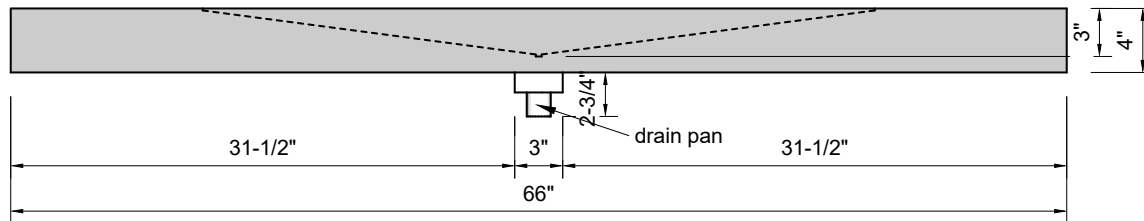

TOP VIEW

FRONT VIEW

SIDE VIEW

BACK VIEW

1" field thickness throughout
with 4" drop edge on front &
both sides

Model #: FLWD-66-00
Wedge (floating)
no faucet holes