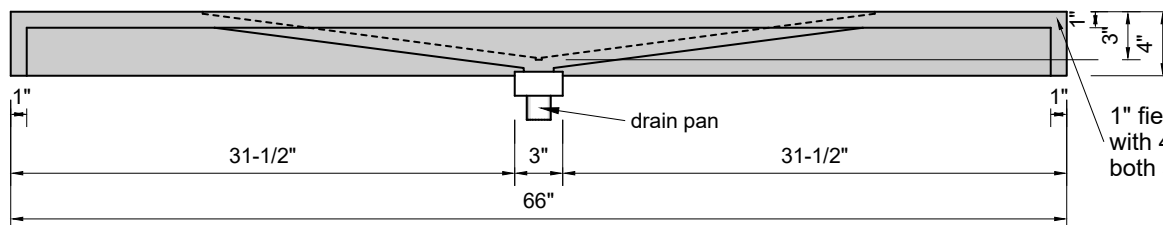

TOP VIEW

FRONT VIEW

SIDE VIEW

BACK VIEW

1" field thickness throughout
with 4" drop edge on front &
both sides

Model #: FLWD-66-00
Wedge (floating)
no faucet holes