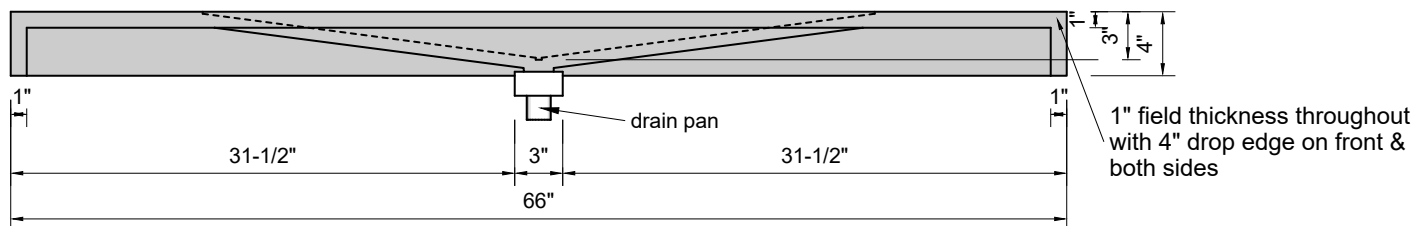

TOP VIEW

FRONT VIEW

SIDE VIEW

BACK VIEW

Model #: FLWD-66-01
Wedge (floating)
single faucet holes