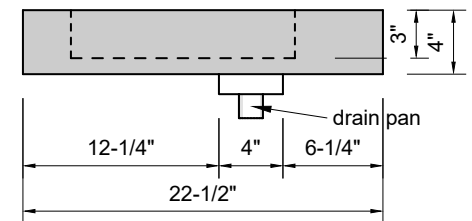

TOP VIEW

FRONT VIEW

SIDE VIEW

BACK VIEW

Model #: FLWD-66-01
Wedge (floating)
single faucet holes