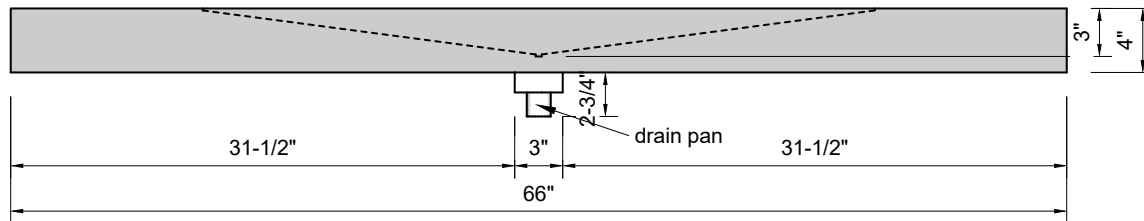

TOP VIEW

FRONT VIEW

SIDE VIEW

BACK VIEW

Model #: FLWD-66-01
Wedge (floating)
single faucet holes