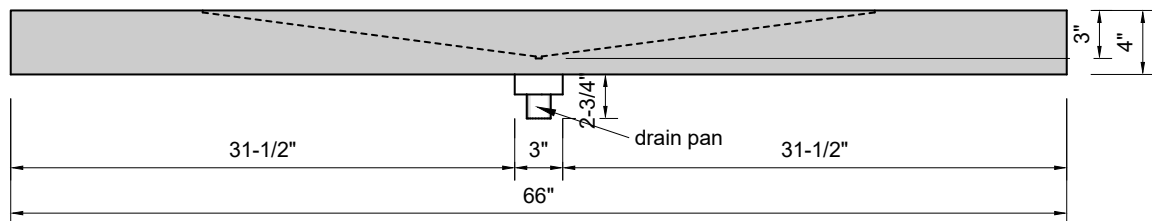

TOP VIEW

FRONT VIEW

SIDE VIEW

BACK VIEW

Model #: FLWD-66-03
Wedge (floating)
8" widespread faucet holes