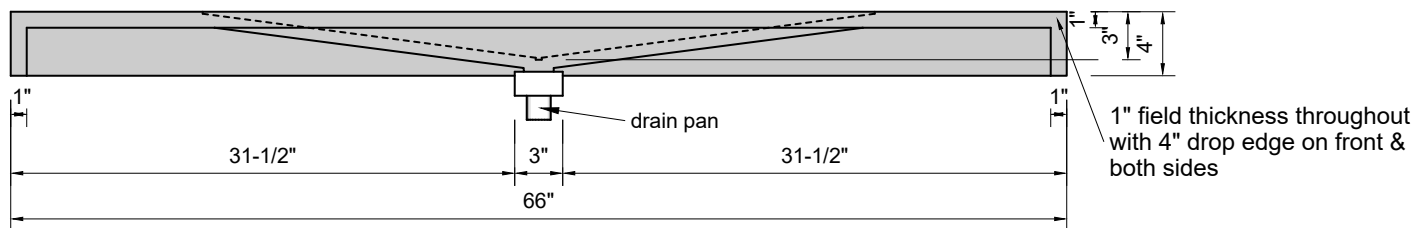

TOP VIEW

FRONT VIEW

SIDE VIEW

BACK VIEW

Model #: FLWD-66-03
Wedge (floating)
8" widespread faucet holes