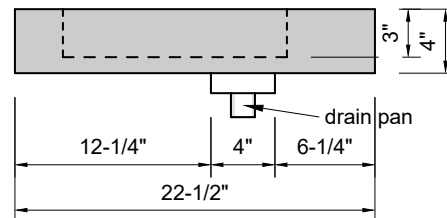

TOP VIEW

FRONT VIEW

SIDE VIEW

BACK VIEW

Model #: FLWD-66-03
Wedge (floating)
8" widespread faucet holes