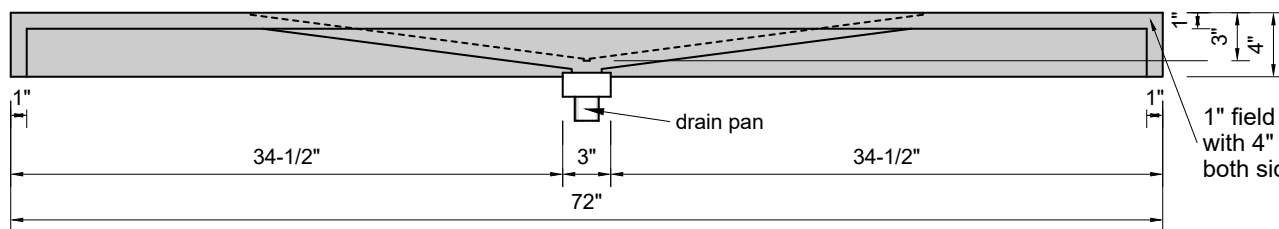

TOP VIEW

FRONT VIEW

SIDE VIEW

BACK VIEW

Model #: FLWD-72-00
Wedge (floating)
no faucet holes