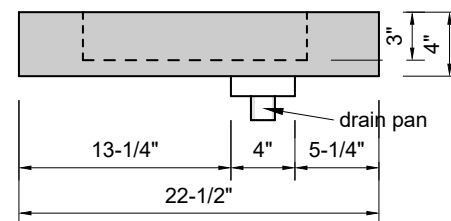

TOP VIEW

FRONT VIEW

SIDE VIEW

BACK VIEW

Model #: FLWD-72-00
Wedge (floating)
no faucet holes