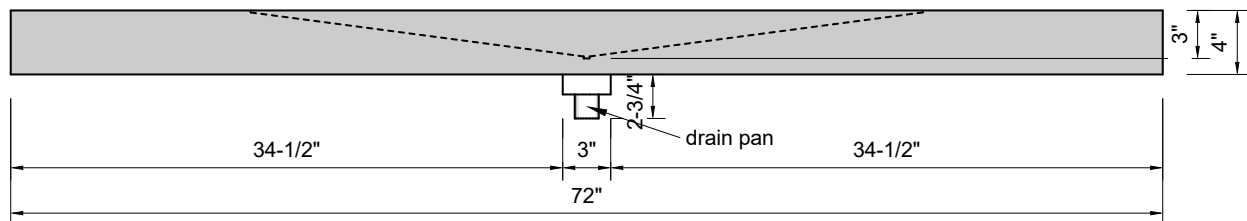

TOP VIEW

FRONT VIEW

SIDE VIEW

BACK VIEW

Model #: FLWD-72-00
Wedge (floating)
no faucet holes