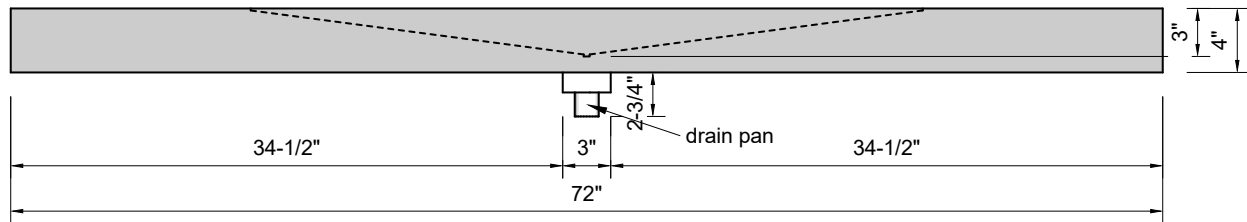

TOP VIEW

FRONT VIEW

SIDE VIEW

BACK VIEW

**Model #: FLWD-72-03**  
**Wedge (floating)**  
**8" widespread faucet holes**