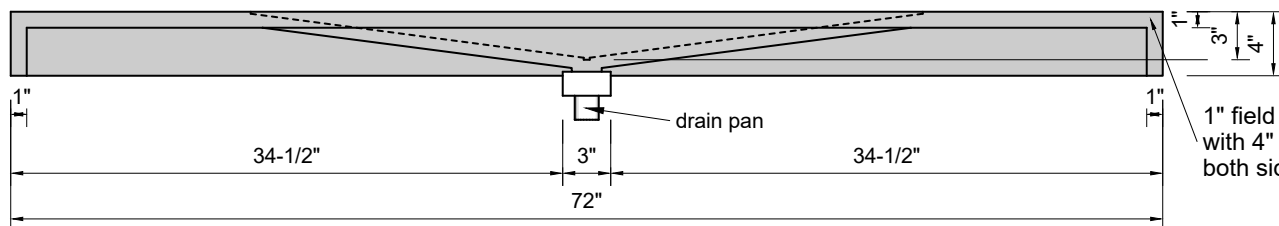

TOP VIEW

FRONT VIEW

SIDE VIEW

BACK VIEW

**Model #: FLWD-72-03**  
**Wedge (floating)**  
**8" widespread faucet holes**