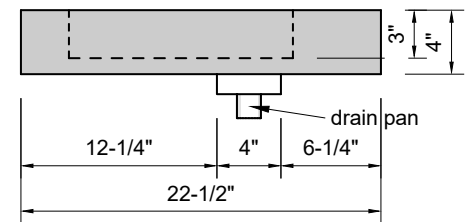

TOP VIEW

FRONT VIEW

SIDE VIEW

BACK VIEW

**Model #: FLWD-72-03**  
**Wedge (floating)**  
**8" widespread faucet holes**