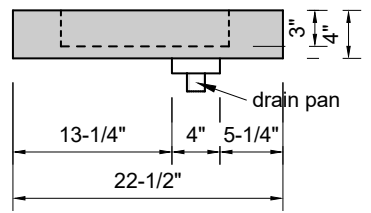

TOP VIEW

FRONT VIEW

SIDE VIEW

BACK VIEW

Model #: FLWD-84-00
Wedge (floating)
no faucet holes