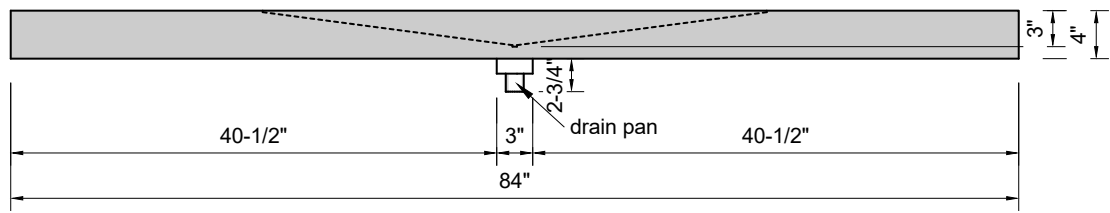

TOP VIEW

FRONT VIEW

SIDE VIEW

BACK VIEW

Model #: FLWD-84-00
Wedge (floating)
no faucet holes