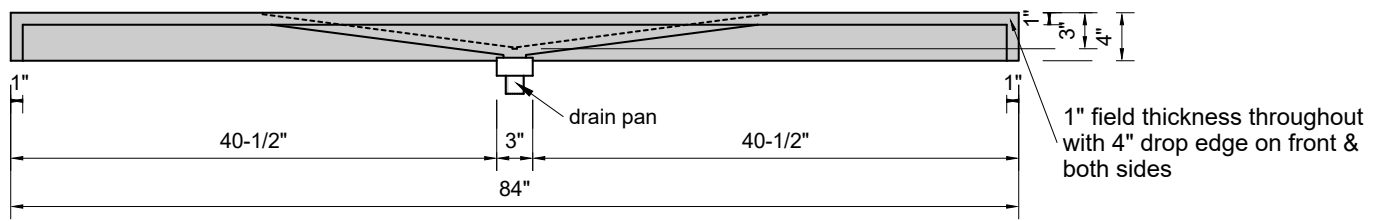

TOP VIEW

FRONT VIEW

SIDE VIEW

BACK VIEW

Model #: FLWD-84-00
Wedge (floating)
no faucet holes