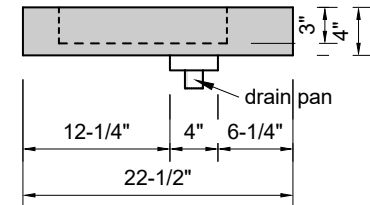

TOP VIEW

FRONT VIEW

SIDE VIEW

BACK VIEW

Model #: FLWD-84-03
Wedge (floating)
8" widespread faucet holes