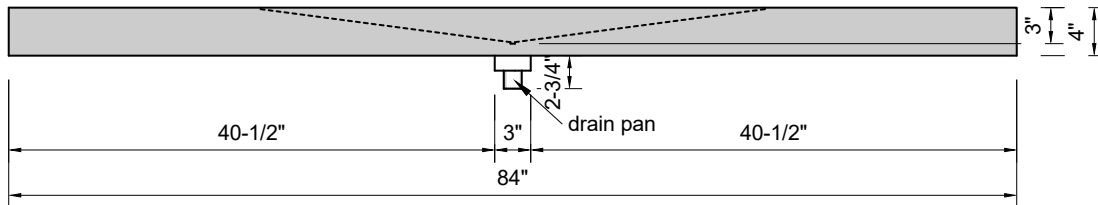

TOP VIEW

FRONT VIEW

SIDE VIEW

BACK VIEW

Model #: FLWD-84-03
Wedge (floating)
8" widespread faucet holes