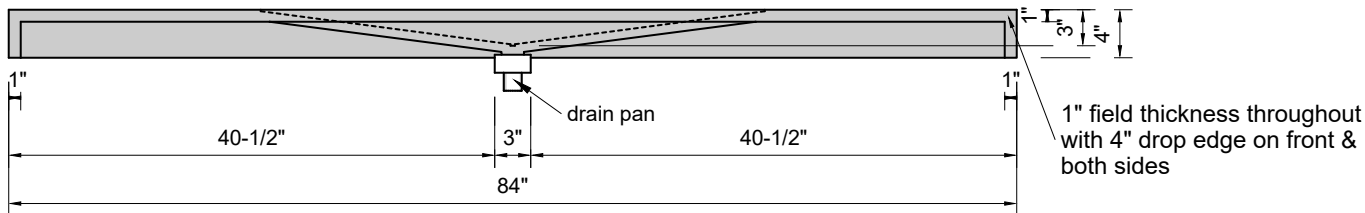

TOP VIEW

FRONT VIEW

SIDE VIEW

BACK VIEW

Model #: FLWD-84-03
Wedge (floating)
8" widespread faucet holes