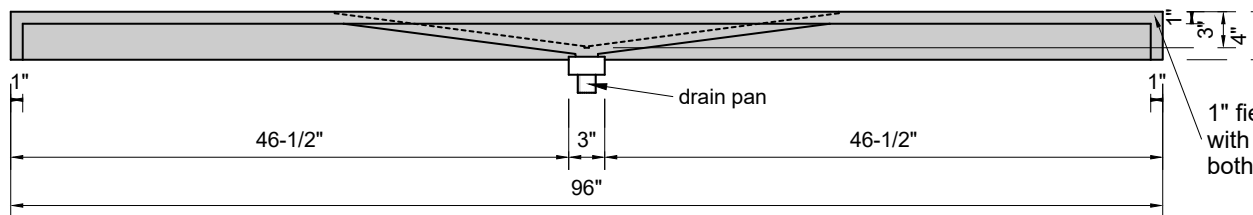

TOP VIEW

FRONT VIEW

SIDE VIEW

BACK VIEW

Model #: FLWD-96-00
Wedge (floating)
no faucet holes