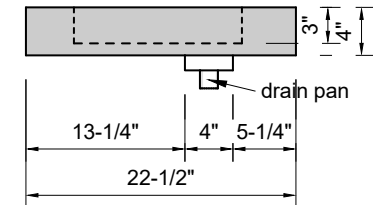

TOP VIEW

FRONT VIEW

SIDE VIEW

BACK VIEW

Model #: FLWD-96-00
Wedge (floating)
no faucet holes