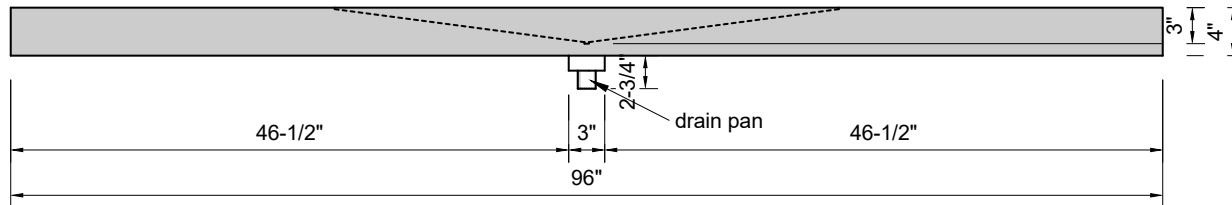

TOP VIEW

FRONT VIEW

SIDE VIEW

BACK VIEW

Model #: FLWD-96-00
Wedge (floating)
no faucet holes