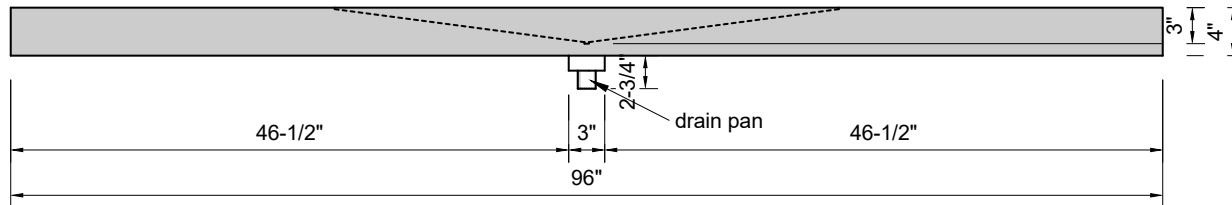

TOP VIEW

FRONT VIEW

SIDE VIEW

BACK VIEW

Model #: FLWD-96-01
Wedge (floating)
single faucet holes