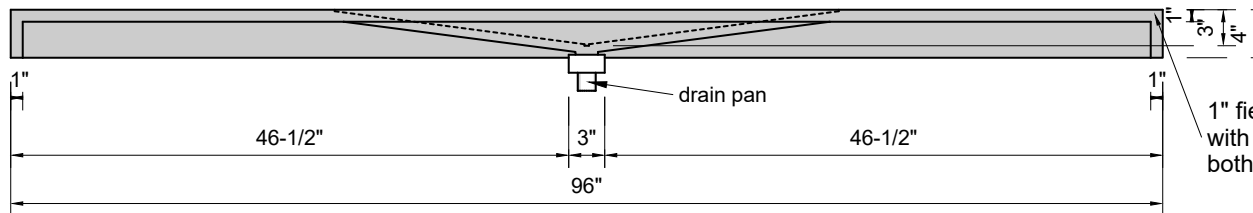

TOP VIEW

FRONT VIEW

SIDE VIEW

BACK VIEW

Model #: FLWD-96-01
Wedge (floating)
single faucet holes