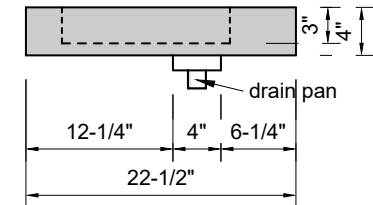

TOP VIEW

FRONT VIEW

SIDE VIEW

BACK VIEW

Model #: FLWD-96-01
Wedge (floating)
single faucet holes