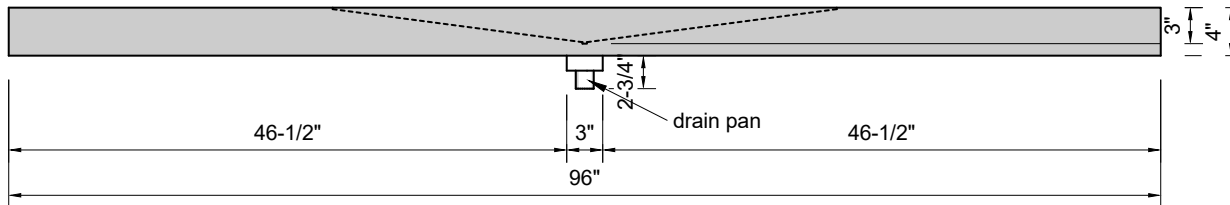

TOP VIEW

FRONT VIEW

SIDE VIEW

BACK VIEW

Model #: FLWD-96-03
Wedge (floating)
8" widespread faucet holes