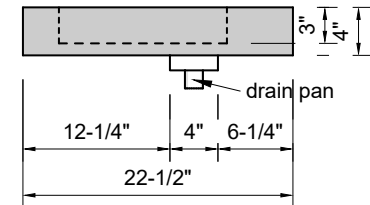

TOP VIEW

FRONT VIEW

SIDE VIEW

BACK VIEW

Model #: FLWD-96-03
Wedge (floating)
8" widespread faucet holes