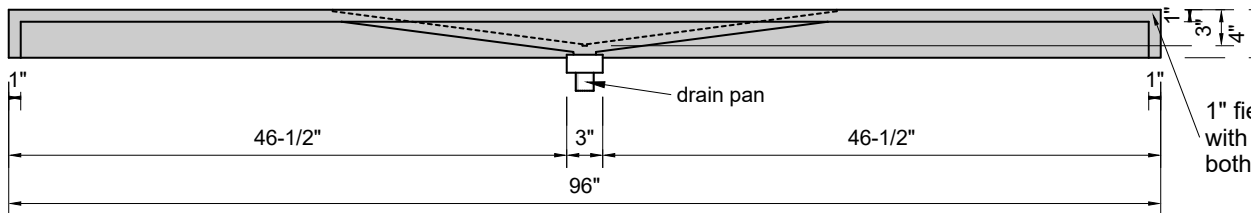

TOP VIEW

FRONT VIEW

SIDE VIEW

BACK VIEW

Model #: FLWD-96-03
Wedge (floating)
8" widespread faucet holes