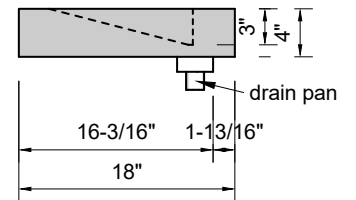

TOP VIEW

FRONT VIEW

SIDE VIEW

**Model #: LS-108-00**  
**Large Slope**  
**no faucet holes**