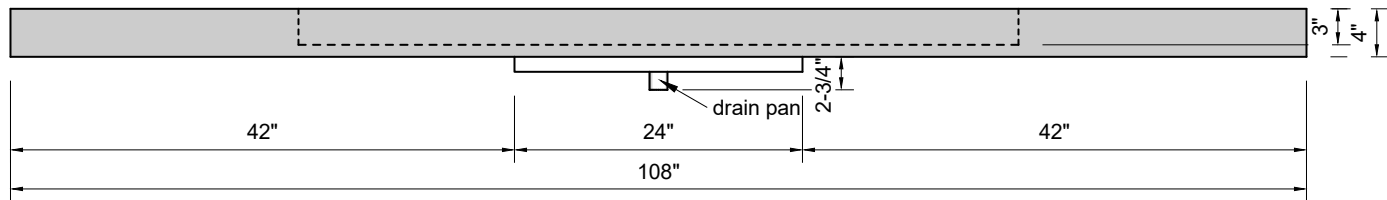

TOP VIEW

FRONT VIEW

SIDE VIEW

**Model #: LS-108-00**  
**Large Slope**  
**no faucet holes**