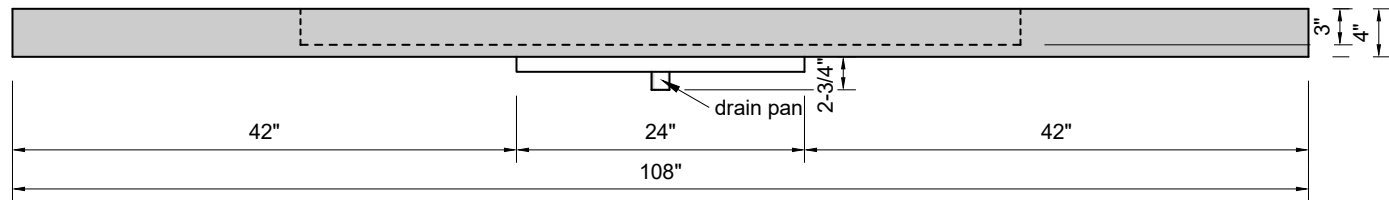

TOP VIEW

FRONT VIEW

SIDE VIEW

Model #: LS-108-01
Large Slope
single faucet hole