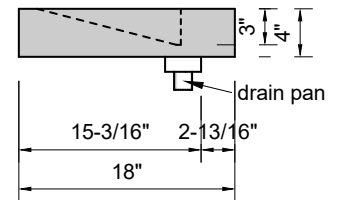

TOP VIEW

FRONT VIEW

SIDE VIEW

Model #: LS-108-01
Large Slope
single faucet hole