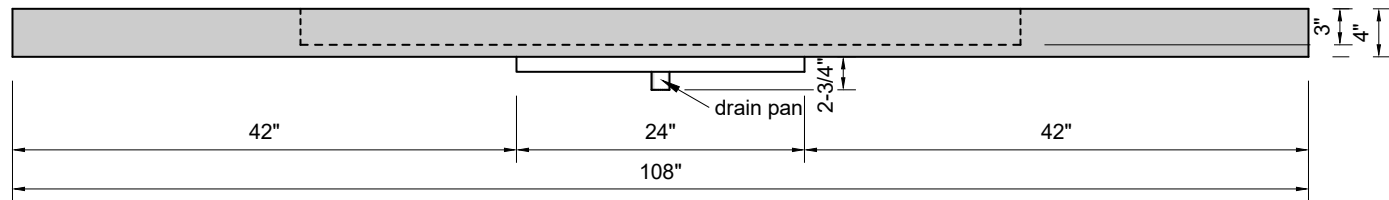

TOP VIEW

FRONT VIEW

SIDE VIEW

Model #: LS-108-03
Large Slope
8" widespread faucet holes