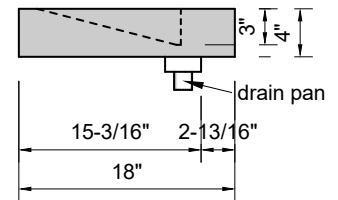

TOP VIEW

FRONT VIEW

SIDE VIEW

Model #: LS-108-03
Large Slope
8" widespread faucet holes