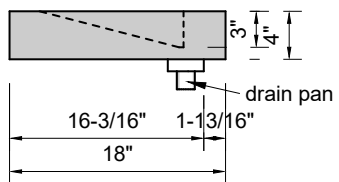

TOP VIEW

FRONT VIEW

SIDE VIEW

**Model #: LS-120-00**  
**Large Slope**  
**no faucet holes**