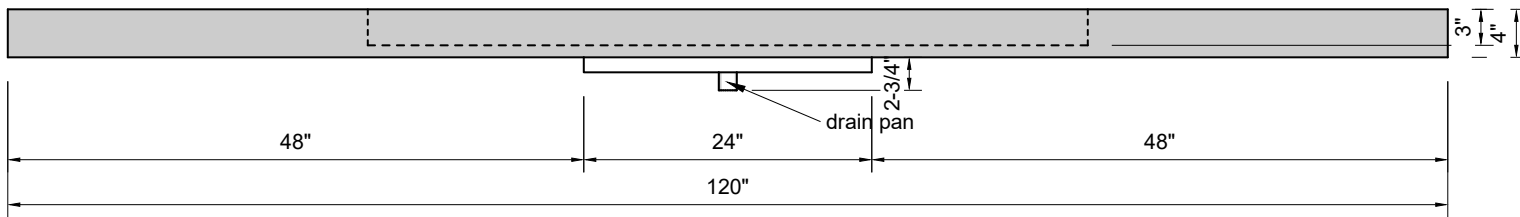

TOP VIEW

FRONT VIEW

SIDE VIEW

**Model #: LS-120-00**  
**Large Slope**  
**no faucet holes**