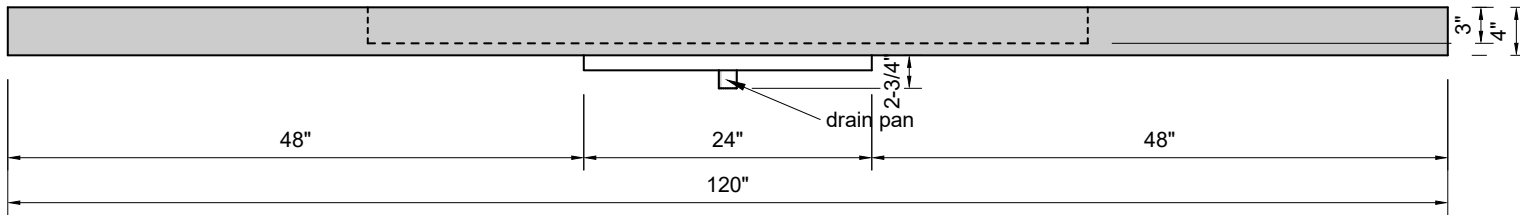

TOP VIEW

FRONT VIEW

SIDE VIEW

Model #: LS-120-01
Large Slope
single faucet holes