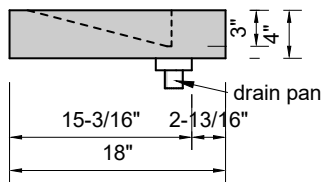

TOP VIEW

FRONT VIEW

SIDE VIEW

Model #: LS-120-01
Large Slope
single faucet holes