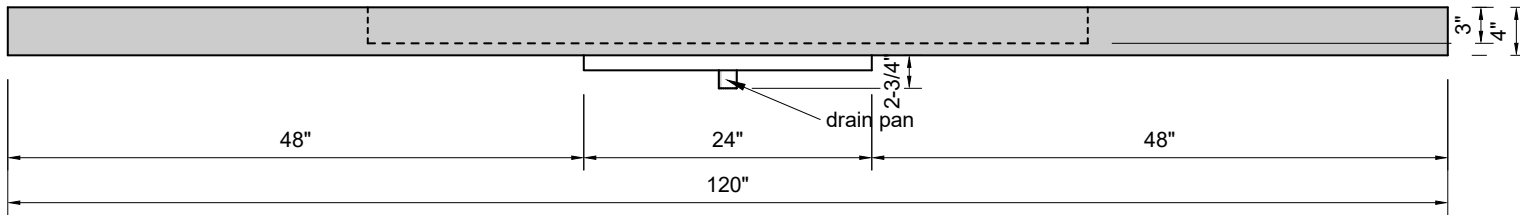

TOP VIEW

FRONT VIEW

SIDE VIEW

Model #: LS-120-03
Large Slope
8" widespread faucet holes