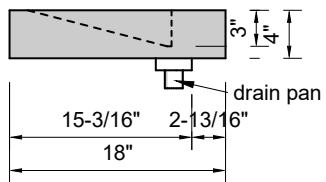

TOP VIEW

FRONT VIEW

SIDE VIEW

Model #: LS-120-03
Large Slope
8" widespread faucet holes