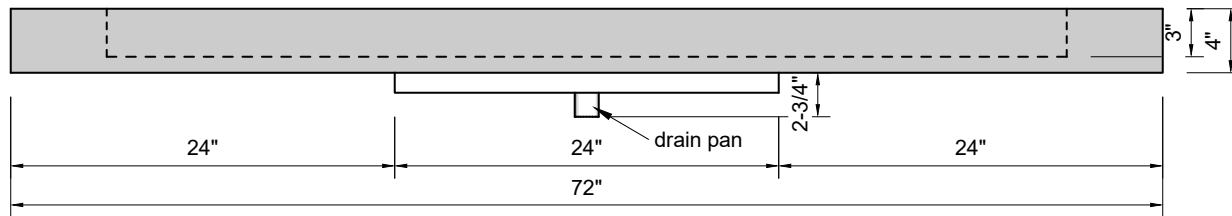

TOP VIEW

FRONT VIEW

SIDE VIEW

**Model #: LS-72-00**  
**Large Slope**  
**no faucet holes**