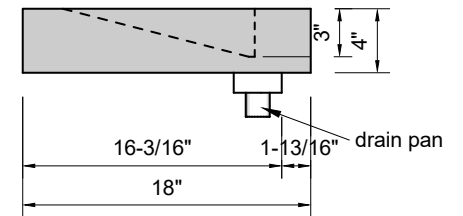

TOP VIEW

FRONT VIEW

SIDE VIEW

**Model #: LS-72-00**  
**Large Slope**  
**no faucet holes**