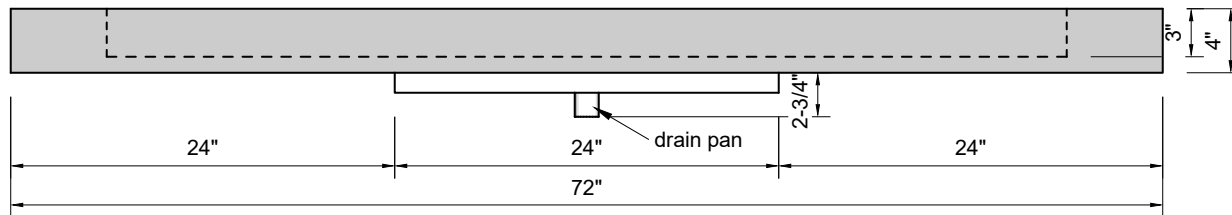

TOP VIEW

FRONT VIEW

SIDE VIEW

Model #: LS-72-01
Large Slope
single faucet hole