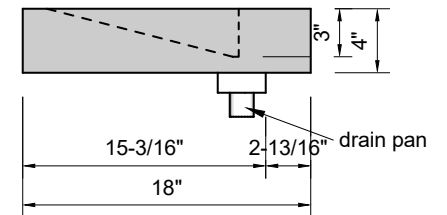

TOP VIEW

FRONT VIEW

SIDE VIEW

Model #: LS-72-01
Large Slope
single faucet hole