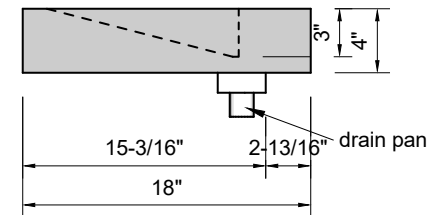

TOP VIEW

FRONT VIEW

SIDE VIEW

Model #: LS-72-03
Large Slope
8" widespread faucet holes