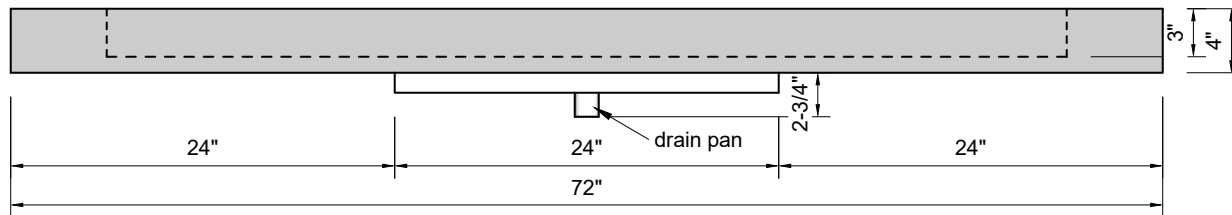

TOP VIEW

FRONT VIEW

SIDE VIEW

Model #: LS-72-03
Large Slope
8" widespread faucet holes