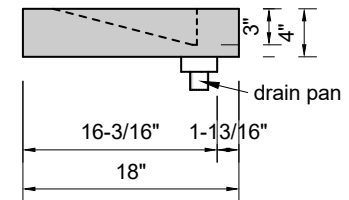

TOP VIEW

FRONT VIEW

SIDE VIEW

Model #: LS-84-00
Large Slope
no faucet holes