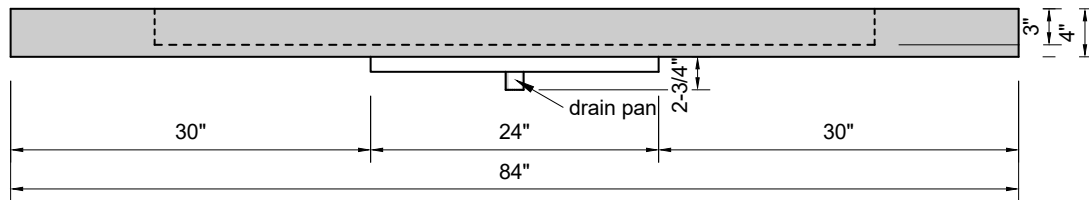

TOP VIEW

FRONT VIEW

SIDE VIEW

Model #: LS-84-00
Large Slope
no faucet holes