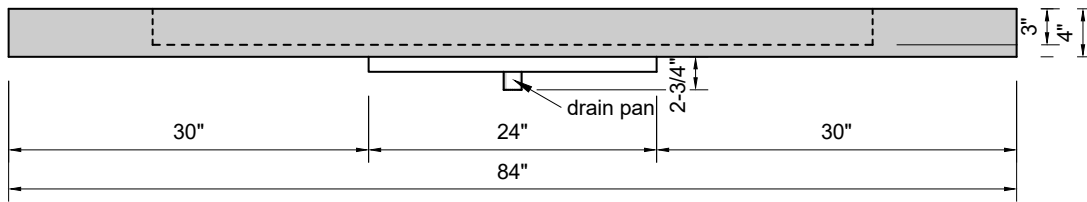

TOP VIEW

FRONT VIEW

SIDE VIEW

Model #: LS-84-01
Large Slope
single faucet hole