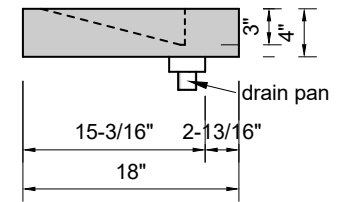

TOP VIEW

FRONT VIEW

SIDE VIEW

Model #: LS-84-01
Large Slope
single faucet hole