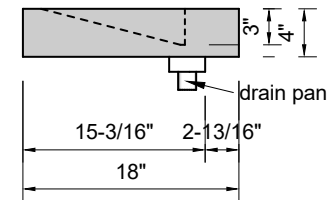

TOP VIEW

FRONT VIEW

SIDE VIEW

**Model #: LS-84-03**  
**Large Slope**  
**8" widespread faucet holes**