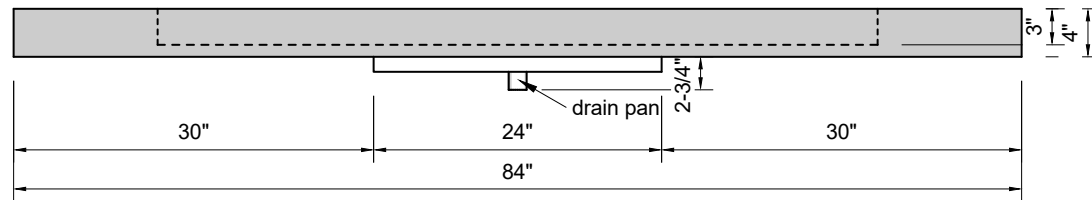

TOP VIEW

FRONT VIEW

SIDE VIEW

**Model #: LS-84-03**  
**Large Slope**  
**8" widespread faucet holes**