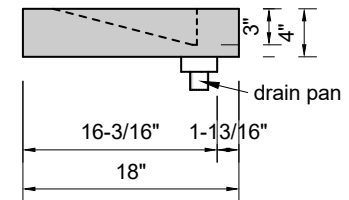

TOP VIEW

FRONT VIEW

SIDE VIEW

Model #: LS-96-00
Large Slope
no faucet holes