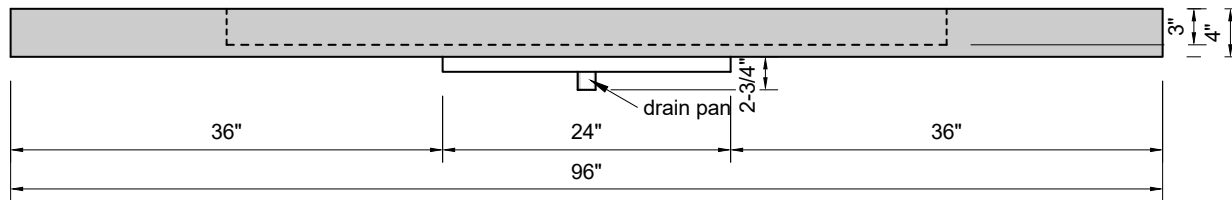

TOP VIEW

FRONT VIEW

SIDE VIEW

Model #: LS-96-00
Large Slope
no faucet holes