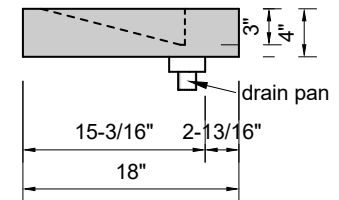

TOP VIEW

FRONT VIEW

SIDE VIEW

Model #: LS-96-01
Large Slope
single faucet hole