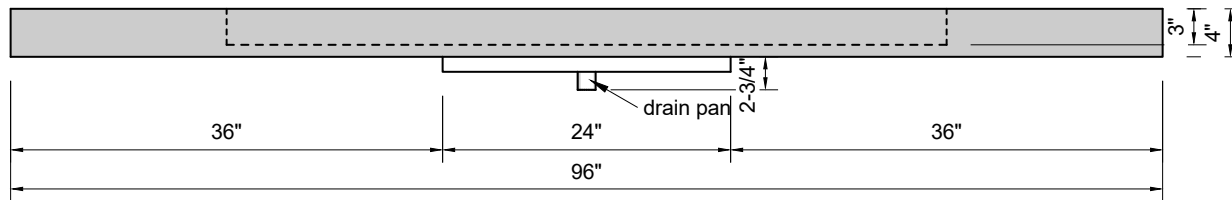

TOP VIEW

FRONT VIEW

SIDE VIEW

Model #: LS-96-01
Large Slope
single faucet hole