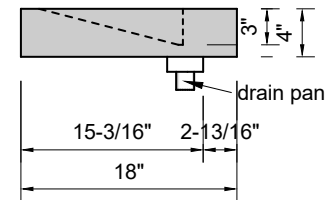

**TOP VIEW**

**FRONT VIEW**

**SIDE VIEW**

**Model #: LS-96-03**  
**Large Slope**  
**8" widespread faucet holes**