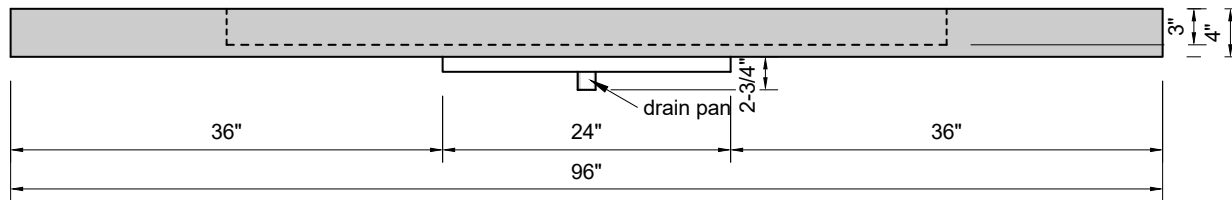

**TOP VIEW**

**FRONT VIEW**

**SIDE VIEW**

**Model #: LS-96-03**  
**Large Slope**  
**8" widespread faucet holes**