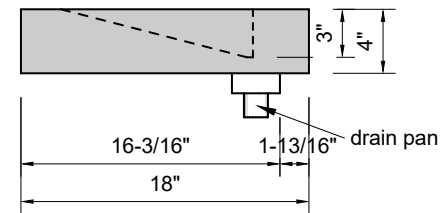

TOP VIEW

FRONT VIEW

SIDE VIEW

Model #: SS-24-00
Small Slope
no faucet holes