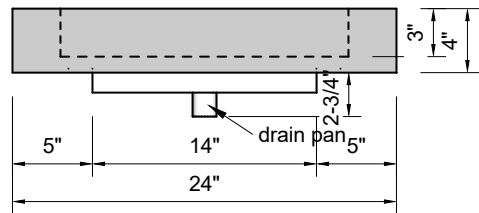

TOP VIEW

FRONT VIEW

SIDE VIEW

Model #: SS-24-00
Small Slope
no faucet holes