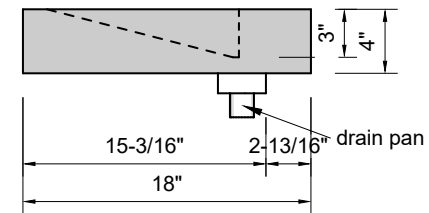

TOP VIEW

FRONT VIEW

SIDE VIEW

Model #: SS-24-01
Small Slope
single faucet hole