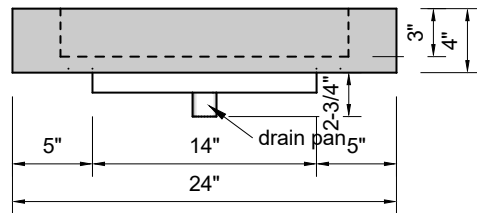

TOP VIEW

FRONT VIEW

SIDE VIEW

Model #: SS-24-01
Small Slope
single faucet hole