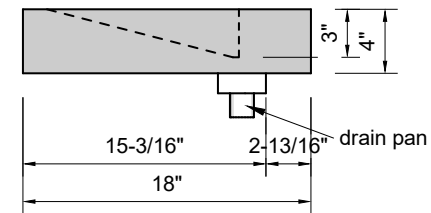

TOP VIEW

FRONT VIEW

SIDE VIEW

Model #: SS-24-03
Small Slope
8" widespread faucet holes