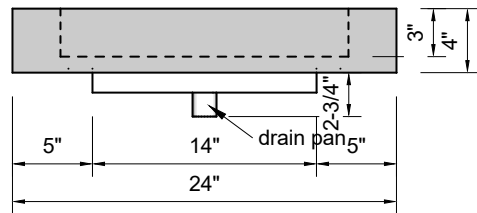

TOP VIEW

FRONT VIEW

SIDE VIEW

Model #: SS-24-03
Small Slope
8" widespread faucet holes