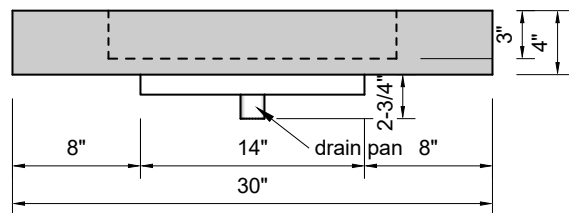

TOP VIEW

FRONT VIEW

SIDE VIEW

Model #: SS-30-00
Small Slope
no faucet holes