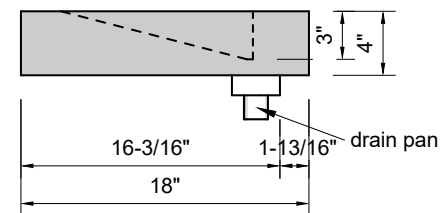

TOP VIEW

FRONT VIEW

SIDE VIEW

Model #: SS-30-00
Small Slope
no faucet holes