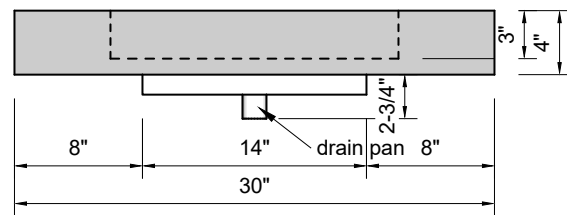

TOP VIEW

FRONT VIEW

SIDE VIEW

Model #: SS-30-01
Small Slope
single faucet hole