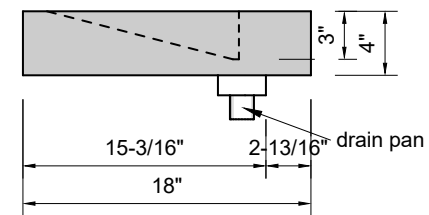

TOP VIEW

FRONT VIEW

SIDE VIEW

Model #: SS-30-01
Small Slope
single faucet hole