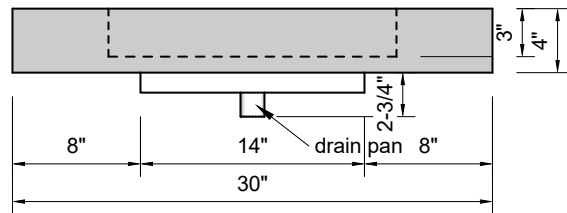

TOP VIEW

FRONT VIEW

SIDE VIEW

Model #: SS-30-03
Small Slope
8" widespread faucet holes