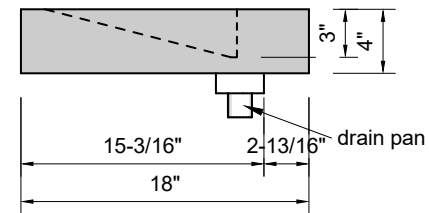

TOP VIEW

FRONT VIEW

SIDE VIEW

Model #: SS-30-03
Small Slope
8" widespread faucet holes